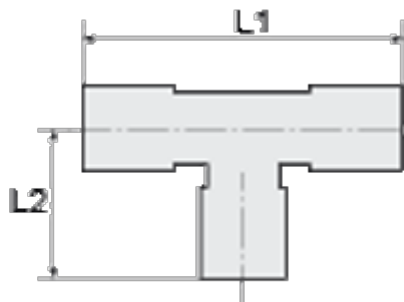

Data Sheet

Article number: 5865503810ES

Description: Stainless steel Tee 55.038-10 - Ø10/G 3/8"/Ø10

Measures

a/f = -

L1 = 50

L2 = 27

NV = 21